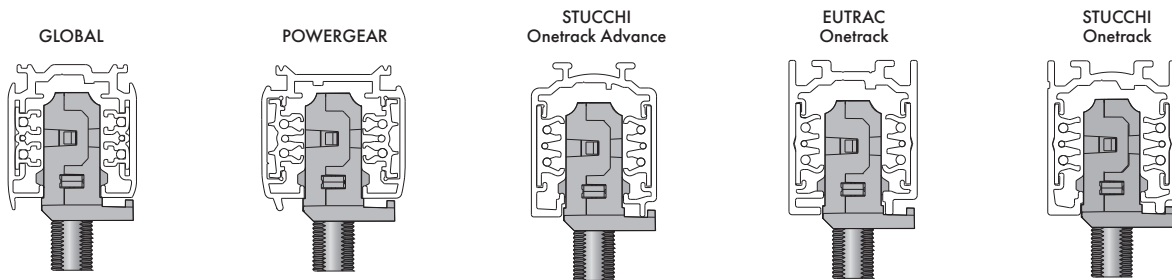

## InviTrack CC700 DA driver

Before installation, please ensure to read *Essential Safety Information*.

- 1 Install driver into track  
(See **2** for position in major track systems)

- 2 InviTrack position in major track systems

- 3 Select phase and turn lock and DALI connector

### Essential Safety Information.

- This driver/luminaire must be installed and maintained by a suitably qualified person in compliance with latest installation and safety regulations.
- Installation and operating of this driver/luminaire is subject to national safety regulations.
- Only ceiling mounted.
- The manufacturer is not liable for damage caused by improper use or installation.
- Technical amendments and graphical presentation are subject to change.
- Save these instructions.