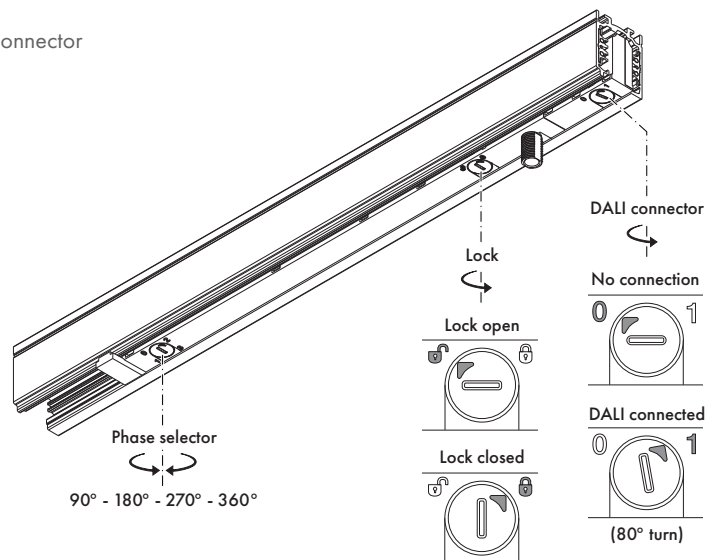

## InviTrack CC700 DA driver

Before installation, please ensure to read *Essential Safety Information*.

- 1 Install driver into track  
(See **2** for position in major track systems)

- 2 InviTrack position in major track systems

- 3 Select phase and turn lock and DALI connector

### Essential Safety Information.

- This driver/luminaire must be installed and maintained by a suitably qualified person in compliance with latest installation and safety regulations.
- Installation and operating of this driver/luminaire is subject to national safety regulations.
- Only ceiling mounted.
- The manufacturer is not liable for damage caused by improper use or installation.
- Technical amendments and graphical presentation are subject to change.
- Save these instructions.